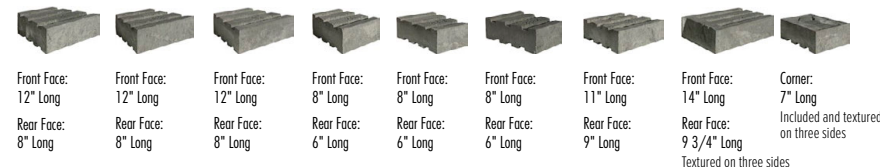

OMEGA NATURAL STONE DOUBLE-SIDED WALLSTONES

Omega Natural 7 (All 10" Deep x 7" High)
Depth will vary due to texture from 9 3/4" - 10"

OMEGA NATURAL STONE COLUMN KIT

22" Width x 22" Deep x 42" to 49" High