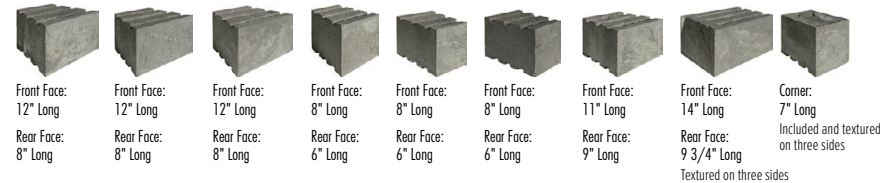

OMEGA NATURAL STONE DOUBLE-SIDED WALLSTONES

Omega Natural 7 (All 10" Deep x 7" High)
Depth will vary due to texture from 9 3/4" - 10"

OMEGA NATURAL STONE COLUMN KIT

22" Width x 22" Deep x 42" to 49" High