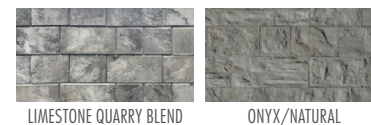

OMEGA NATURAL STONE DOUBLE-SIDED WALLSTONES

Omega Natural 7 (All 10" Deep x 7" High)
Depth will vary due to texture from 9 3/4" - 10"