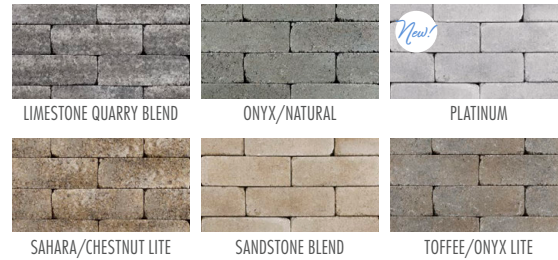

SANDSTONE BLEND

TOFFEE/ONYX

COLUMN KIT CLASSIC

ONYX/NATURAL

RUBY/ONYX

SAHARA/CHESTNUT

SANDSTONE BLEND

TOFFEE/ONYX

WALLSTONES Color Selection Guide

OLDE ENGLISH

OLDE ENGLISH NON TUMBLED WALL™

4" High x 8" Deep x 12" Long

4" High x 8" Deep x 20" Long

OLDE ENGLISH TUMBLED WALL™

4" High x 8" Deep x 12" Long

PYZIQUE®

DOUBLE-SIDED SPLIT FACE WALL / FIRE PIT KITS

Create the wall, corner and cap all with one wallstone. Pre-Packaged Round Barbeque and Fire Pit Kits are also offered. Pyzique is available in Split Face only.