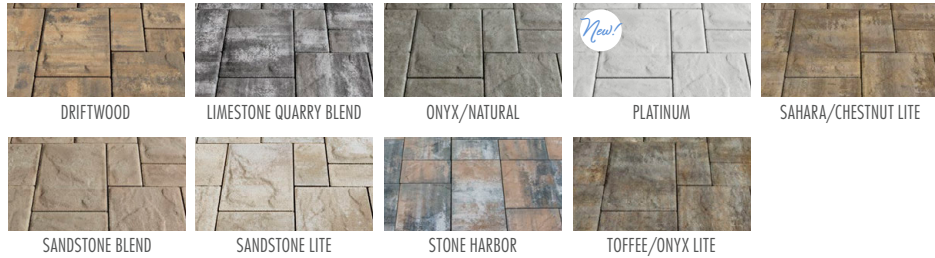

C = Custom Order Only

PAVINGSTONES Color Selection Guide

SHERWOOD

LEDGESTONE 3-PC. DESIGN KIT

LEDGESTONE SMOOTH 3-PC. DESIGN KIT

LEDGESTONE 6 X 9

LEDGESTONE 4 1/2 X 9

LEDGESTONE XL 3-PC. DESIGN KIT