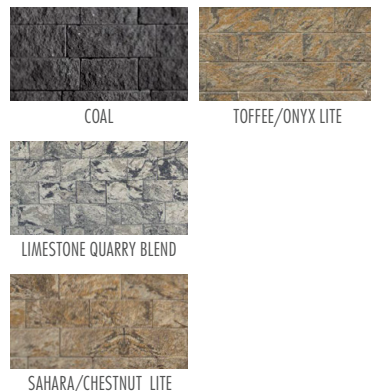

4" High x 8" Deep
Front Face:
11 1/2" Long
Rear Face:
7 3/4" Long

CURB STONE

8" x 4" x 10"

BELGIUM CURBSTONE

EDGE STONE

8" x 6" x 2 3/8"

CAMBRIDGE EDGESTONE

CAMBRIDGE EDGESTONE PLUS