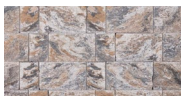

## COLUMN KIT PLUS

LIMESTONE QUARRY BLEND

ONYX/NATURAL

PLATINUM

SAHARA/CHESTNUT

SAHARA/CHESTNUT LITE

STONE HARBOR

TOFFEE/ONYX