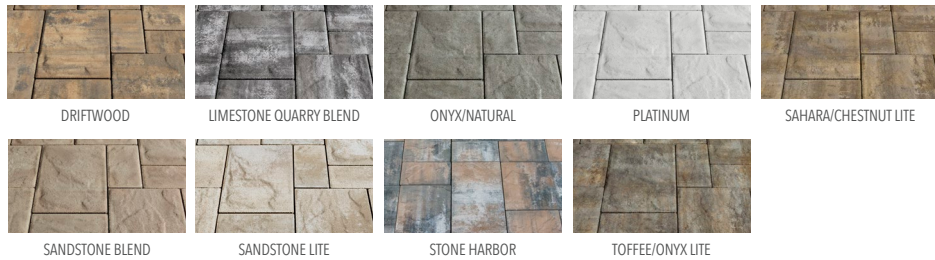

LEDGESTONE SMOOTH 3-PC. DESIGN KIT