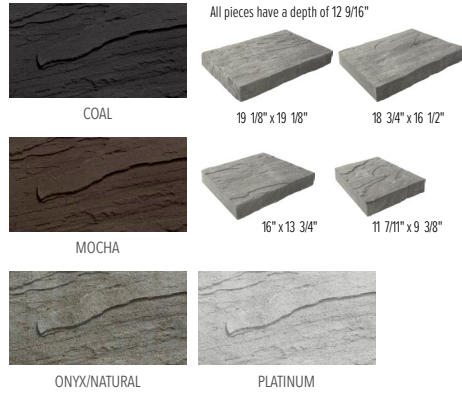

PAVINGSTONES Color Selection Guide

CRUSADER

CRUSADER LEDGESTONE CAP