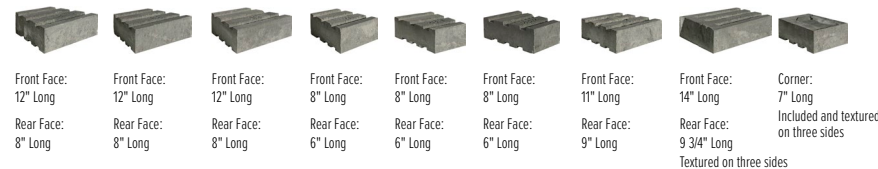

OMEGA NATURAL STONE COLUMN KIT

22" Width x 22" Deep x 42" to 49" High