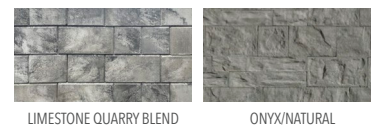

PAVINGSTONES Color Selection Guide

CRUSADER

CRUSADER LEDGESTONE CAP

CRUSADER BULLNOSE

CRUSADER 12 X 24 CAP

CRUSADER 13 X 27 CAP

WALLSTONES Color Selection Guide

OMEGA

OMEGA SMOOTH DOUBLE-SIDED WALLSTONES

Omega 6 Smooth (All 10" Deep. Available in 6" Height)

OMEGA SMOOTH COLUMN KIT

22" Width x 22" Deep x 48" to 60" High

OMEGA SMOOTH CAP

OMEGA NATURAL STONE DOUBLE-SIDED WALLSTONES

Omega Natural 7 (All 10" Deep x 7" High)
Depth will vary due to texture from 9 3/4" - 10"

OMEGA NATURAL STONE COLUMN KIT

22" Width x 22" Deep x 42" to 49" High