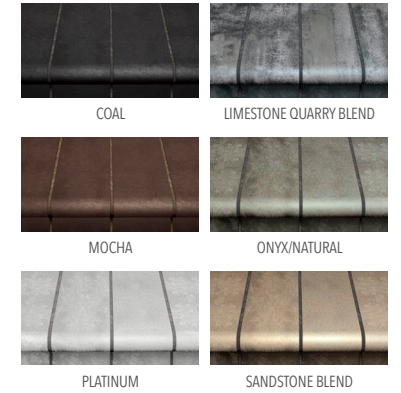

CRUSADER 13 X 27 CAP