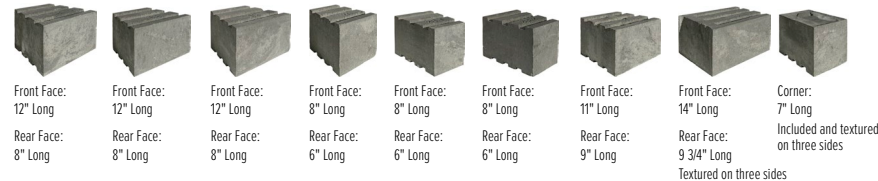

OMEGA NATURAL STONE DOUBLE-SIDED WALLSTONES

Omega Natural 7 (All 10" Deep x 7" High)
Depth will vary due to texture from 9 3/4" - 10"