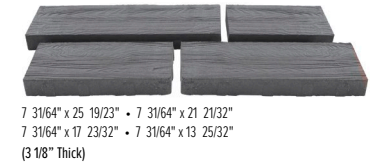

TIMBER STONE 4-PC. DESIGN KIT